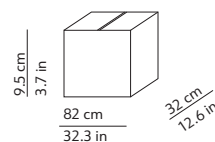

CODES AND DIMENSIONS / CODICI E DIMENSIONI

VICEVERSA

K370280GA
K370280GF

VICEVERSA 2

K370281GA
K370281GF

PACKAGING / IMBALLO

Diffuser
Volume: 0.029 m³ / 1.024 ft³
Gross weight: 2.20 kg / 4.84 lbs

Structure x2
Volume: 0.025 m³ / 0.880 ft³
Gross weight: 4.00 kg / 8.80 lbs

Diffuser x2
Volume: 0.029 m³ / 1.024 ft³
Gross weight: 2.20 kg / 4.84 lbs

Structure x2
Volume: 0.025 m³ / 0.880 ft³
Gross weight (Viceversa): 4.00 kg / 8.80 lbs
Gross weight (Viceversa 2): 3.13 kg / 6.89 lbs