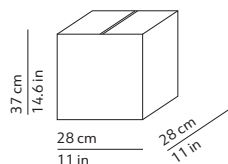

CODES AND DIMENSIONS / CODICI E DIMENSIONI

VICEVERSA

K370280GA
K370280GF

VICEVERSA 2

K370281GA
K370281GF

PACKAGING / IMBALLO

Diffuser
Volume: 0.029 m³ / 1.024 ft³
Gross weight: 2.20 kg / 4.84 lbs

Structure x2
Volume: 0.025 m³ / 0.880 ft³
Gross weight: 4.00 kg / 8.80 lbs

Diffuser x2
Volume: 0.029 m³ / 1.024 ft³
Gross weight: 2.20 kg / 4.84 lbs

Structure x2
Volume: 0.025 m³ / 0.880 ft³
Gross weight (Viceversa): 4.00 kg / 8.80 lbs
Gross weight (Viceversa 2): 3.13 kg / 6.89 lbs