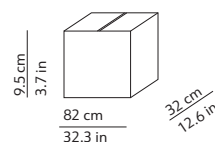

CODES AND DIMENSIONS / CODICI E DIMENSIONI

VICEVERSA

K370280GA
K370280GF

VICEVERSA 2

K370281GA
K370281GF

PACKAGING / IMBALLO

Diffuser
Volume: 0.029 m³ / 1.024 ft³
Gross weight: 2.20 kg / 4.84 lbs

Structure x2
Volume: 0.025 m³ / 0.880 ft³
Gross weight: 4.00 kg / 8.80 lbs

Diffuser x2
Volume: 0.029 m³ / 1.024 ft³
Gross weight: 2.20 kg / 4.84 lbs

Structure x2
Volume: 0.025 m³ / 0.880 ft³
Gross weight (Viceversa): 4.00 kg / 8.80 lbs
Gross weight (Viceversa 2): 3.13 kg / 6.89 lbs