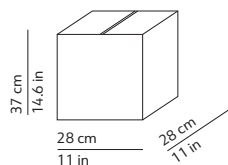

CODES AND DIMENSIONS / CODICI E DIMENSIONI

VICEVERSA

K370280GA
K370280GF

VICEVERSA 2

K370281GA
K370281GF

PACKAGING / IMBALLO

Diffuser
Volume: 0.029 m³ / 1.024 ft³
Gross weight: 2.20 kg / 4.84 lbs

Structure x2
Volume: 0.025 m³ / 0.880 ft³
Gross weight: 4.00 kg / 8.80 lbs

Diffuser x2
Volume: 0.029 m³ / 1.024 ft³
Gross weight: 2.20 kg / 4.84 lbs

Structure x2
Volume: 0.025 m³ / 0.880 ft³
Gross weight (Viceversa): 4.00 kg / 8.80 lbs
Gross weight (Viceversa 2): 3.13 kg / 6.89 lbs